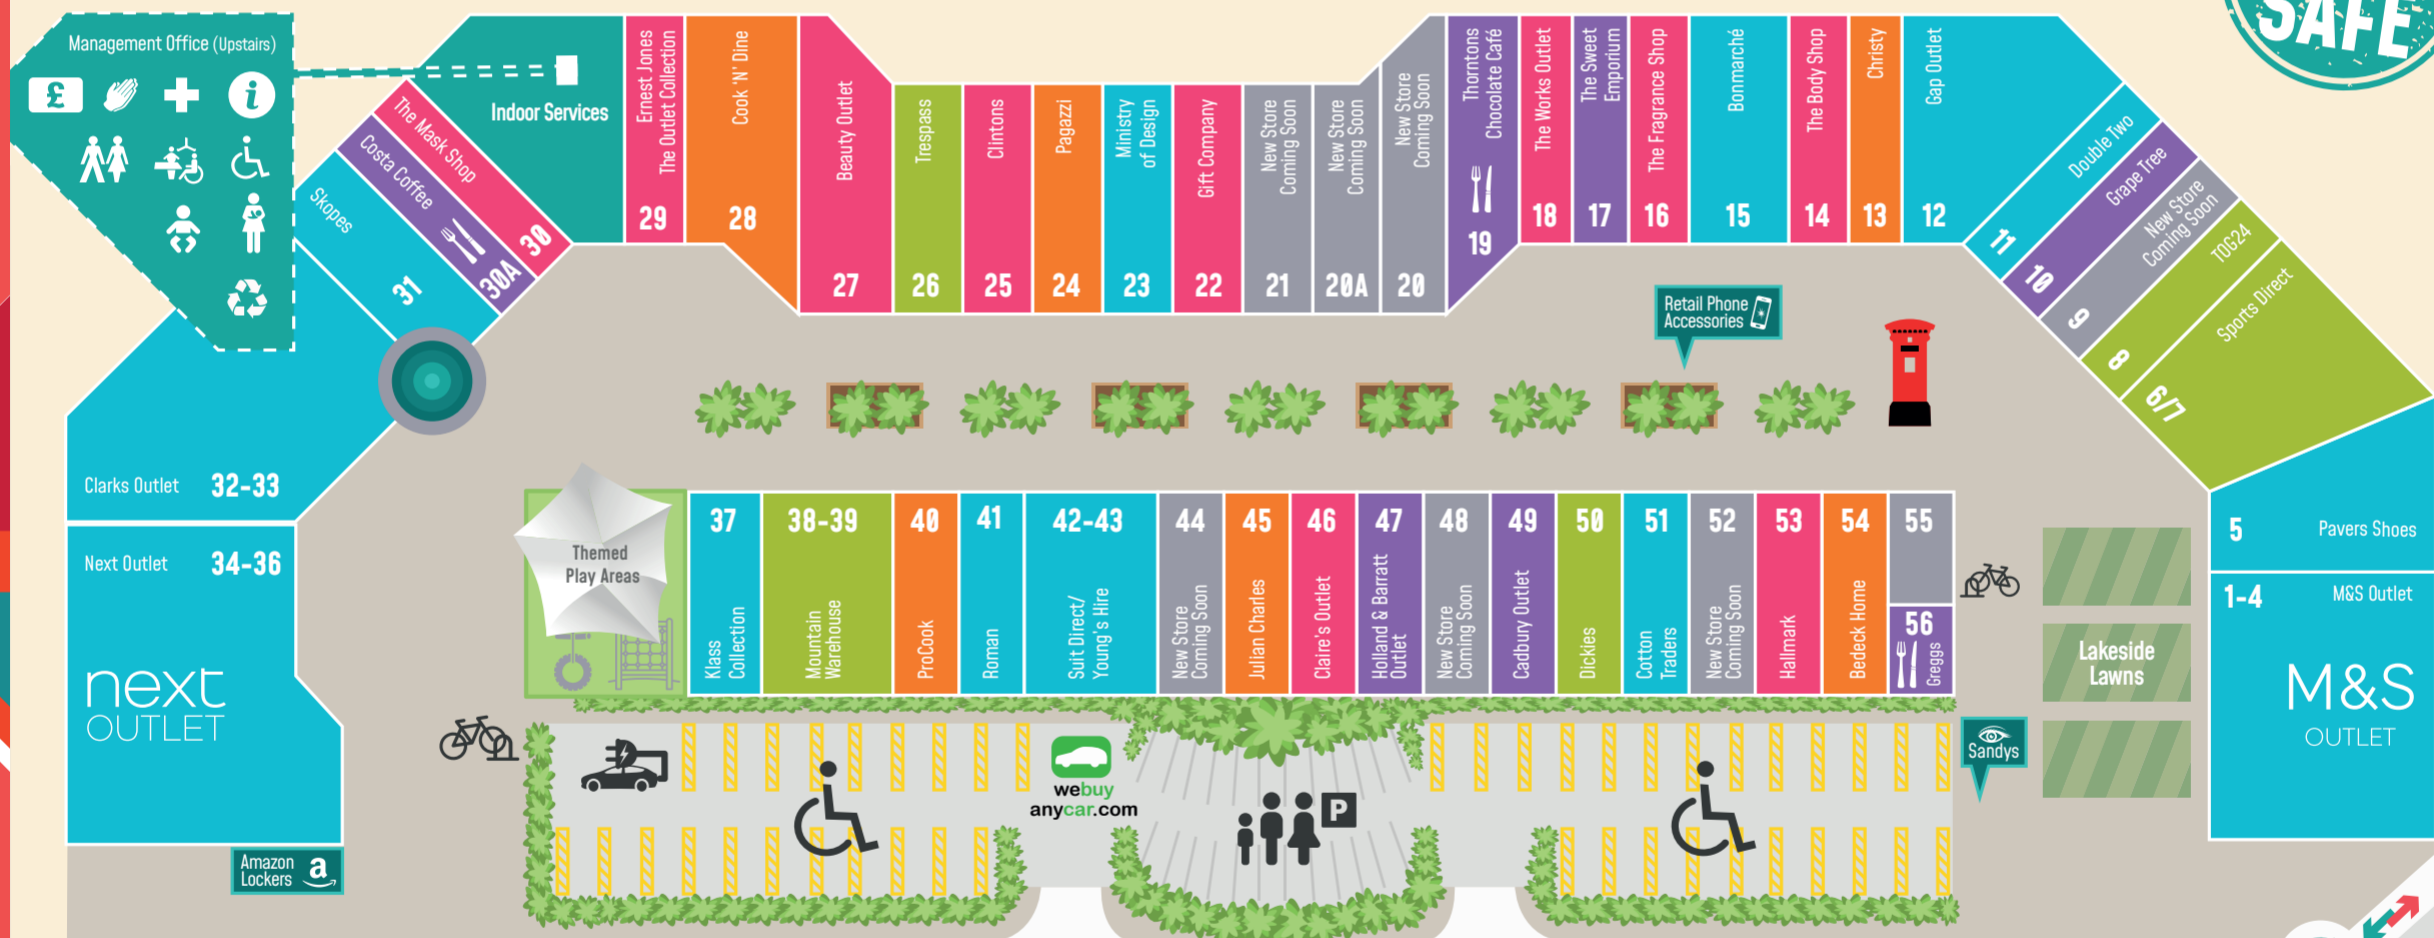

GIFTS & ACCESSORIES

- Beauty Outlet 27
- Claire's Outlet 46
- Clintons 25
- Ernest Jones
- The Outlet Collection 29
- Gift Company 22
- Hallmark 53
- The Body Shop 14
- The Fragrance Shop 16
- The Mask Shop 30
- The Works Outlet 18